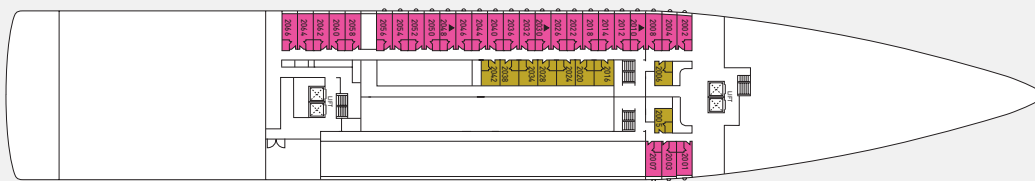

Celestyal Odyssey

Deck Plan

-  = with bath tub
- FC** = Family cabin with 2 lower beds and sofa bed that opens to double bed (only 4 cab. Cat: XD)
-  = 2 lower beds and 1 upper
-  = can accommodate disabled passengers
-  = most (double) cabins have 2 lower beds that convert to Queen size double bed

DECK - HELIOS

DECK - APOLLON

DECK - SELENE

DECK - VENUS

DECK - DIONYSOS

DECK - NEPTUNE

Category	Deck	Description	Number of cabins
Inside Cabins			
IB	NEPTUNE	2 lower beds, bathroom with shower	9
ID	DIONYSOS	2 lower beds, 3rd berth, bathroom with shower	57
IE	VENUS	2 lower beds, 3rd berth, bathroom with shower	52
IF	SELENE	2 lower beds, bathroom with shower	4
Outside Cabins			
XBD	SELENE	2 lower beds, bathroom with shower (obstructed view)	22
XB	NEPTUNE	2 lower beds, 3rd berth, bathroom with shower	28
XC	DIONYSOS	2 lower beds, 3rd berth, bathroom with shower	96
XD	DIONYSOS	2 lower beds, sofa bed, bathroom with shower	4
XE	VENUS, SELENE	2 lower beds, 3rd berth, bathroom with shower	98
XF	VENUS	2 lower beds, bathroom with shower	20
Suites			
SJ Junior Suite	SELENE	2 lower beds, bathroom with bathtub	4
SB Balcony Suite	SELENE	2 lower beds, bathroom with bathtub, balcony	12
SG Grand Suite	HELIOS	2 lower beds, bathroom with bathtub, living room & balcony	12

SHIP SPECIFICATIONS

Tonnage	25,000 tons
Length	180 m
Beam	26 m
Draft	7 m
Maximum Cruising Speed	28 knots
Stabilizers	yes
Air Conditioning Throughout	yes
Outside Deck Space	2,800 m ²
Passenger Decks	6
Pool Area	700 m ²
Swimming Pool	1

PUBLIC & ACCOMMODATION CAPACITIES

Lounge Area	380 seats
Main Dining Deck 5	470 seats
Garden Lounge Deck 6	210 seats
Outside Dining Area Deck 6	110 seats
Sky Lounge Disco	138 seats
Piano Bar Area	104 seats
Passenger Capacity	836
Crew Capacity	360