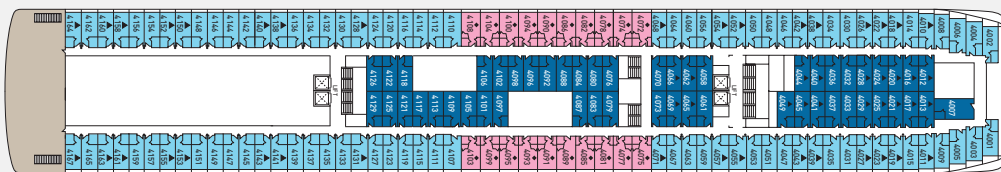

Celestyal Odyssey

Deck Plan

-  = with bath tub
- FC** = Family cabin with 2 lower beds and sofa bed that opens to double bed (only 4 cab. Cat: XD)
-  = 2 lower beds and 1 upper
-  = can accommodate disabled passengers
-  = most (double) cabins have 2 lower beds that convert to Queen size double bed

DECK - HELIOS

DECK - APOLLON

DECK - SELENE

DECK - VENUS

DECK - DIONYSOS

DECK - NEPTUNE

Category	Deck	Description	Number of cabins
Inside Cabins			
IB	NEPTUNE	2 lower beds, bathroom with shower	9
ID	DIONYSOS	2 lower beds, 3rd berth, bathroom with shower	57
IE	VENUS	2 lower beds, 3rd berth, bathroom with shower	52
IF	SELENE	2 lower beds, bathroom with shower	4
Outside Cabins			
XBD	SELENE	2 lower beds, bathroom with shower (obstructed view)	22
XB	NEPTUNE	2 lower beds, 3rd berth, bathroom with shower	28
XC	DIONYSOS	2 lower beds, 3rd berth, bathroom with shower	96
XD	DIONYSOS	2 lower beds, sofa bed, bathroom with shower	4
XE	VENUS, SELENE	2 lower beds, 3rd berth, bathroom with shower	98
XF	VENUS	2 lower beds, bathroom with shower	20
Suites			
SJ Junior Suite	SELENE	2 lower beds, bathroom with bathtub	4
SB Balcony Suite	SELENE	2 lower beds, bathroom with bathtub, balcony	12
SG Grand Suite	HELIOS	2 lower beds, bathroom with bathtub, living room & balcony	12

SHIP SPECIFICATIONS

Tonnage	25,000 tons
Length	180 m
Beam	26 m
Draft	7 m
Maximum Cruising Speed	28 knots
Stabilizers	yes
Air Conditioning Throughout	yes
Outside Deck Space	2,800 m ²
Passenger Decks	6
Pool Area	700 m ²
Swimming Pool	1

PUBLIC & ACCOMMODATION CAPACITIES

Lounge Area	380 seats
Main Dining Deck 5	470 seats
Garden Lounge Deck 6	210 seats
Outside Dining Area Deck 6	110 seats
Sky Lounge Disco	138 seats
Piano Bar Area	104 seats
Passenger Capacity	836
Crew Capacity	360