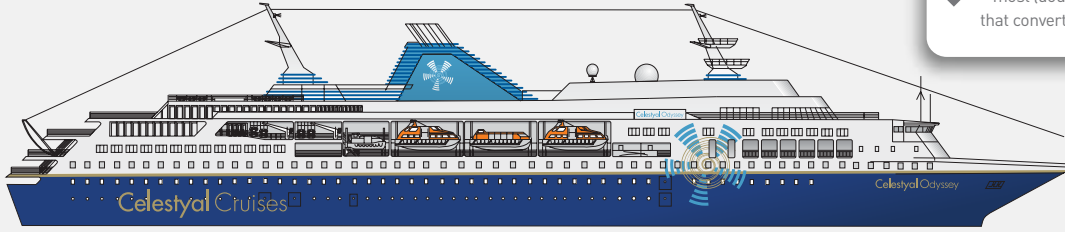

Celestyal Odyssey

Deck Plan

-  = with bath tub
- FC** = Family cabin with 2 lower beds and sofa bed that opens to double bed (only 4 cab. Cat: XD)
-  = 2 lower beds and 1 upper
-  = can accommodate disabled passengers
-  = most (double) cabins have 2 lower beds that convert to Queen size double bed

SHIP SPECIFICATIONS

Tonnage	25,000 tons
Length	180 m
Beam	26 m
Draft	7 m
Maximum Cruising Speed	28 knots
Stabilizers	yes
Air Conditioning Throughout	yes
Outside Deck Space	2,800 m ²
Passenger Decks	6
Pool Area	700 m ²
Swimming Pool	1