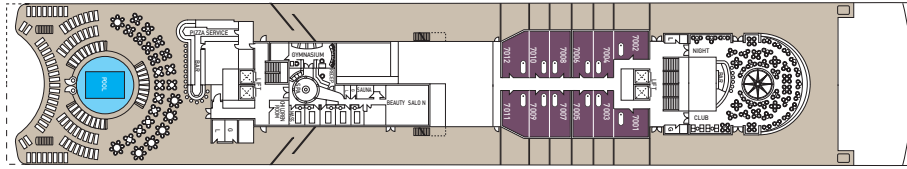

Celestyal Odyssey

Deck Plan

-  = with bath tub
- FC** = Family cabin with 2 lower beds and sofa bed that opens to double bed (only 4 cab. Cat: XD)
-  = 2 lower beds and 1 upper
-  = can accommodate disabled passengers
-  = most (double) cabins have 2 lower beds that convert to Queen size double bed

DECK - HELIOS

DECK - APOLLON

DECK - SELENE

DECK - VENUS

DECK - DIONYSOS

DECK - NEPTUNE

Category	Deck	Description	Number of cabins
Inside Cabins			
IB	NEPTUNE	2 lower beds, bathroom with shower	9
ID	DIONYSOS	2 lower beds, 3rd berth, bathroom with shower	57
IE	VENUS	2 lower beds, 3rd berth, bathroom with shower	52
IF	SELENE	2 lower beds, bathroom with shower	4
Outside Cabins			
XBD	SELENE	2 lower beds, bathroom with shower (obstructed view)	22
XB	NEPTUNE	2 lower beds, 3rd berth, bathroom with shower	28
XC	DIONYSOS	2 lower beds, 3rd berth, bathroom with shower	96
XD	DIONYSOS	2 lower beds, sofa bed, bathroom with shower	4
XE	VENUS, SELENE	2 lower beds, 3rd berth, bathroom with shower	98
XF	VENUS	2 lower beds, bathroom with shower	20
Suites			
SJ Junior Suite	SELENE	2 lower beds, bathroom with bathtub	4
SB Balcony Suite	SELENE	2 lower beds, bathroom with bathtub, balcony	12
SG Grand Suite	HELIOS	2 lower beds, bathroom with bathtub, living room & balcony	12

SHIP SPECIFICATIONS

Tonnage	25,000 tons
Length	180 m
Beam	26 m
Draft	7 m
Maximum Cruising Speed	28 knots
Stabilizers	yes
Air Conditioning Throughout	yes
Outside Deck Space	2,800 m ²
Passenger Decks	6
Pool Area	700 m ²
Swimming Pool	1

PUBLIC & ACCOMMODATION CAPACITIES

Lounge Area	380 seats
Main Dining Deck 5	470 seats
Garden Lounge Deck 6	210 seats
Outside Dining Area Deck 6	110 seats
Sky Lounge Disco	138 seats
Piano Bar Area	104 seats
Passenger Capacity	836
Crew Capacity	360