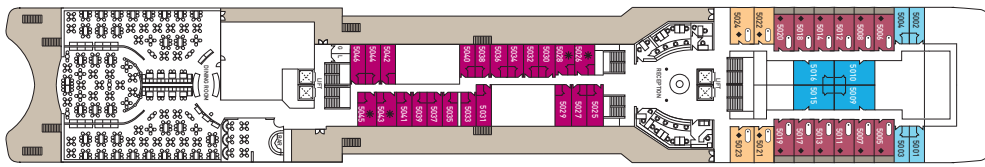

Celestyal Odyssey

Deck Plan

-  = with bath tub
- FC** = Family cabin with 2 lower beds and sofa bed that opens to double bed (only 4 cab. Cat: XD)
-  = 2 lower beds and 1 upper
-  = can accommodate disabled passengers
-  = most (double) cabins have 2 lower beds that convert to Queen size double bed

DECK - HELIOS

DECK - APOLLON

DECK - SELENE

DECK - VENUS

DECK - DIONYSOS

DECK - NEPTUNE

Category	Deck	Description	Number of cabins
Inside Cabins			
IB	NEPTUNE	2 lower beds, bathroom with shower	9
ID	DIONYSOS	2 lower beds, 3rd berth, bathroom with shower	57
IE	VENUS	2 lower beds, 3rd berth, bathroom with shower	52
IF	SELENE	2 lower beds, bathroom with shower	4
Outside Cabins			
XBD	SELENE	2 lower beds, bathroom with shower (obstructed view)	22
XB	NEPTUNE	2 lower beds, 3rd berth, bathroom with shower	28
XC	DIONYSOS	2 lower beds, 3rd berth, bathroom with shower	96
XD	DIONYSOS	2 lower beds, sofa bed, bathroom with shower	4
XE	VENUS, SELENE	2 lower beds, 3rd berth, bathroom with shower	98
XF	VENUS	2 lower beds, bathroom with shower	20
Suites			
SJ Junior Suite	SELENE	2 lower beds, bathroom with bathtub	4
SB Balcony Suite	SELENE	2 lower beds, bathroom with bathtub, balcony	12
SG Grand Suite	HELIOS	2 lower beds, bathroom with bathtub, living room & balcony	12

SHIP SPECIFICATIONS

Tonnage	25,000 tons
Length	180 m
Beam	26 m
Draft	7 m
Maximum Cruising Speed	28 knots
Stabilizers	yes
Air Conditioning Throughout	yes
Outside Deck Space	2,800 m ²
Passenger Decks	6
Pool Area	700 m ²
Swimming Pool	1

PUBLIC & ACCOMMODATION CAPACITIES

Lounge Area	380 seats
Main Dining Deck 5	470 seats
Garden Lounge Deck 6	210 seats
Outside Dining Area Deck 6	110 seats
Sky Lounge Disco	138 seats
Piano Bar Area	104 seats
Passenger Capacity	836
Crew Capacity	360