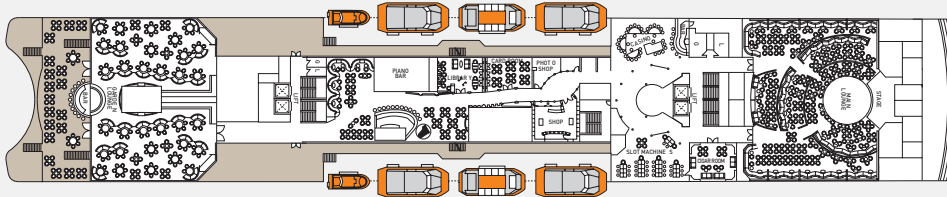

Celestyal Odyssey

Deck Plan

-  = with bath tub
- FC** = Family cabin with 2 lower beds and sofa bed that opens to double bed (only 4 cab. Cat: XD)
-  = 2 lower beds and 1 upper
-  = can accommodate disabled passengers
-  = most (double) cabins have 2 lower beds that convert to Queen size double bed

DECK - HELIOS

DECK - APOLLON

DECK - SELENE

DECK - VENUS

DECK - DIONYSOS

DECK - NEPTUNE

Category	Deck	Description	Number of cabins
Inside Cabins			
IB	NEPTUNE	2 lower beds, bathroom with shower	9
ID	DIONYSOS	2 lower beds, 3rd berth, bathroom with shower	57
IE	VENUS	2 lower beds, 3rd berth, bathroom with shower	52
IF	SELENE	2 lower beds, bathroom with shower	4
Outside Cabins			
XBD	SELENE	2 lower beds, bathroom with shower (obstructed view)	22
XB	NEPTUNE	2 lower beds, 3rd berth, bathroom with shower	28
XC	DIONYSOS	2 lower beds, 3rd berth, bathroom with shower	96
XD	DIONYSOS	2 lower beds, sofa bed, bathroom with shower	4
XE	VENUS, SELENE	2 lower beds, 3rd berth, bathroom with shower	98
XF	VENUS	2 lower beds, bathroom with shower	20
Suites			
SJ Junior Suite	SELENE	2 lower beds, bathroom with bathtub	4
SB Balcony Suite	SELENE	2 lower beds, bathroom with bathtub, balcony	12
SG Grand Suite	HELIOS	2 lower beds, bathroom with bathtub, living room & balcony	12

SHIP SPECIFICATIONS

Tonnage	25,000 tons
Length	180 m
Beam	26 m
Draft	7 m
Maximum Cruising Speed	28 knots
Stabilizers	yes
Air Conditioning Throughout	yes
Outside Deck Space	2,800 m ²
Passenger Decks	6
Pool Area	700 m ²
Swimming Pool	1

PUBLIC & ACCOMMODATION CAPACITIES

Lounge Area	380 seats
Main Dining Deck 5	470 seats
Garden Lounge Deck 6	210 seats
Outside Dining Area Deck 6	110 seats
Sky Lounge Disco	138 seats
Piano Bar Area	104 seats
Passenger Capacity	836
Crew Capacity	360